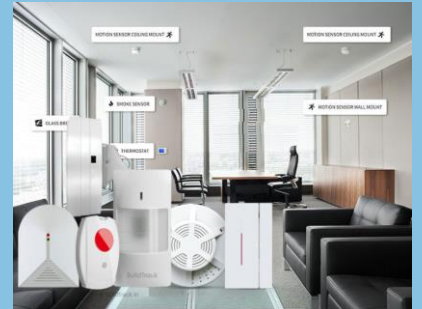

Occupancy Sensors