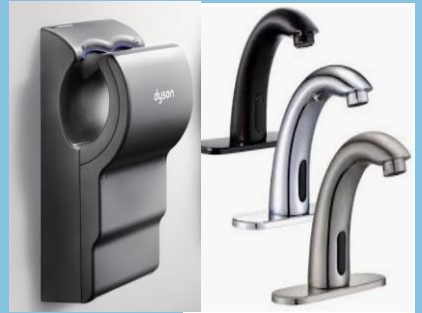

Touchless Appliances